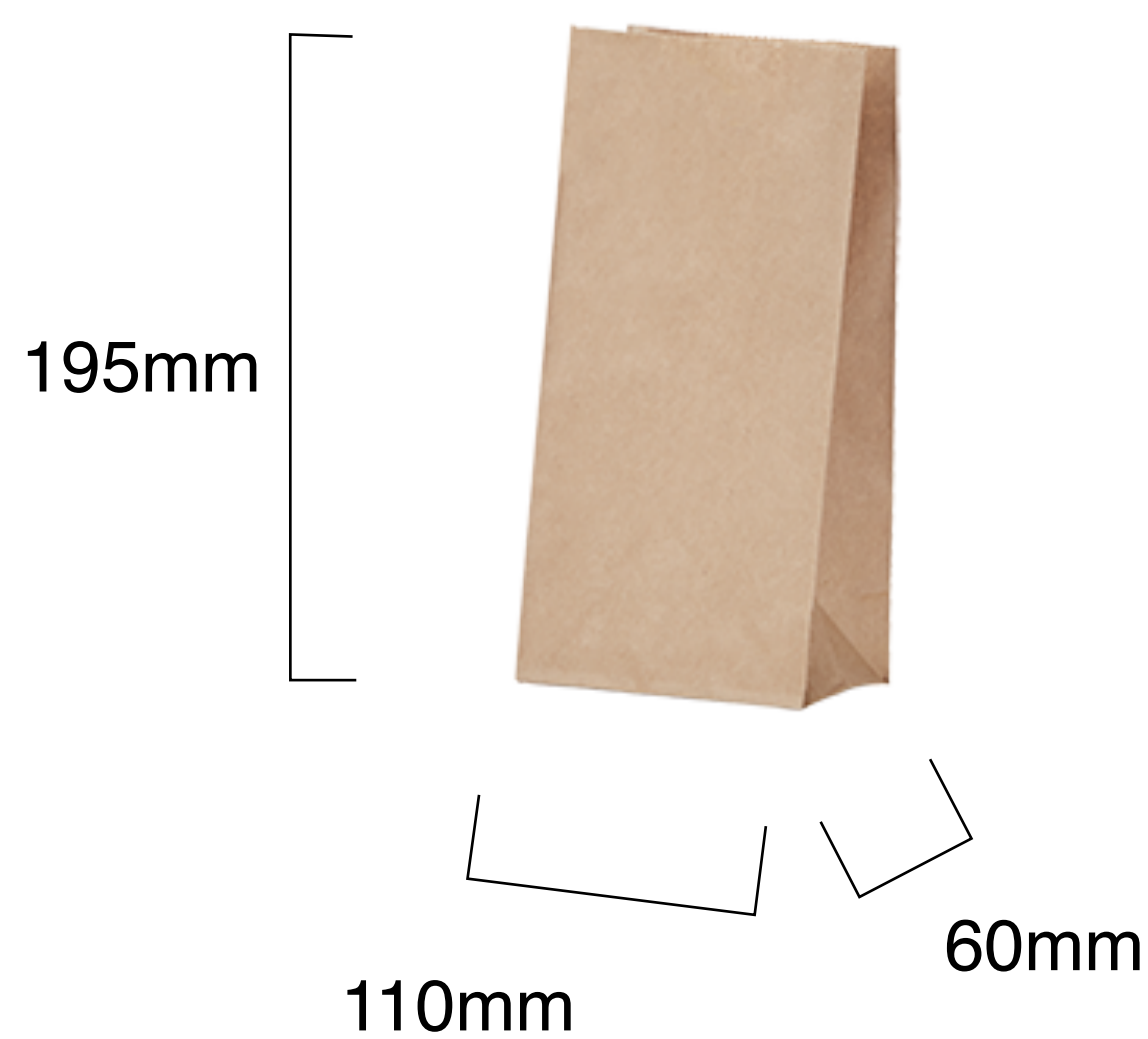

## S0 2 Kraft Gusseted Bag

<b>SKU:</b>	S02001P
<b>UNIT WEIGHT:</b>	6g
<b>COMPOSITION:</b>	Unbleached FSC certified paper
<b>FEATURES:</b>	<ul style="list-style-type: none"> <li>• Gusseted</li> <li>• Easy to custom brand</li> <li>• 100% biodegradable and compostable</li> <li>• 100% renewable</li> <li>• Recyclable</li> </ul>
<b>CARTON WEIGHT:</b>	2.5kg
<b>CARTON SIZE:</b>	39cm (l) x 22cm (w) x 12cm (h)
<b>PACKED:</b>	Pack - 500 Units
<b>STORAGE AND TRANSPORT:</b>	Pack to be stored in a dry area at room temperature; elevated off the ground in a well-ventilated area away from direct sunlight.
<b>DISPOSAL INSTRUCTION:</b>	Classified as organic waste and compostable in home and commercial composting facilities. Recyclable if free of food residues and grease.
<b>FOOD SAFETY CERTIFICATION:</b>	Food grade
<b>COMPOSTABILITY CERTIFICATION:</b>	Made from 100% plant based materials. Will compost in approximately 4 - 12 weeks, depending on conditions.