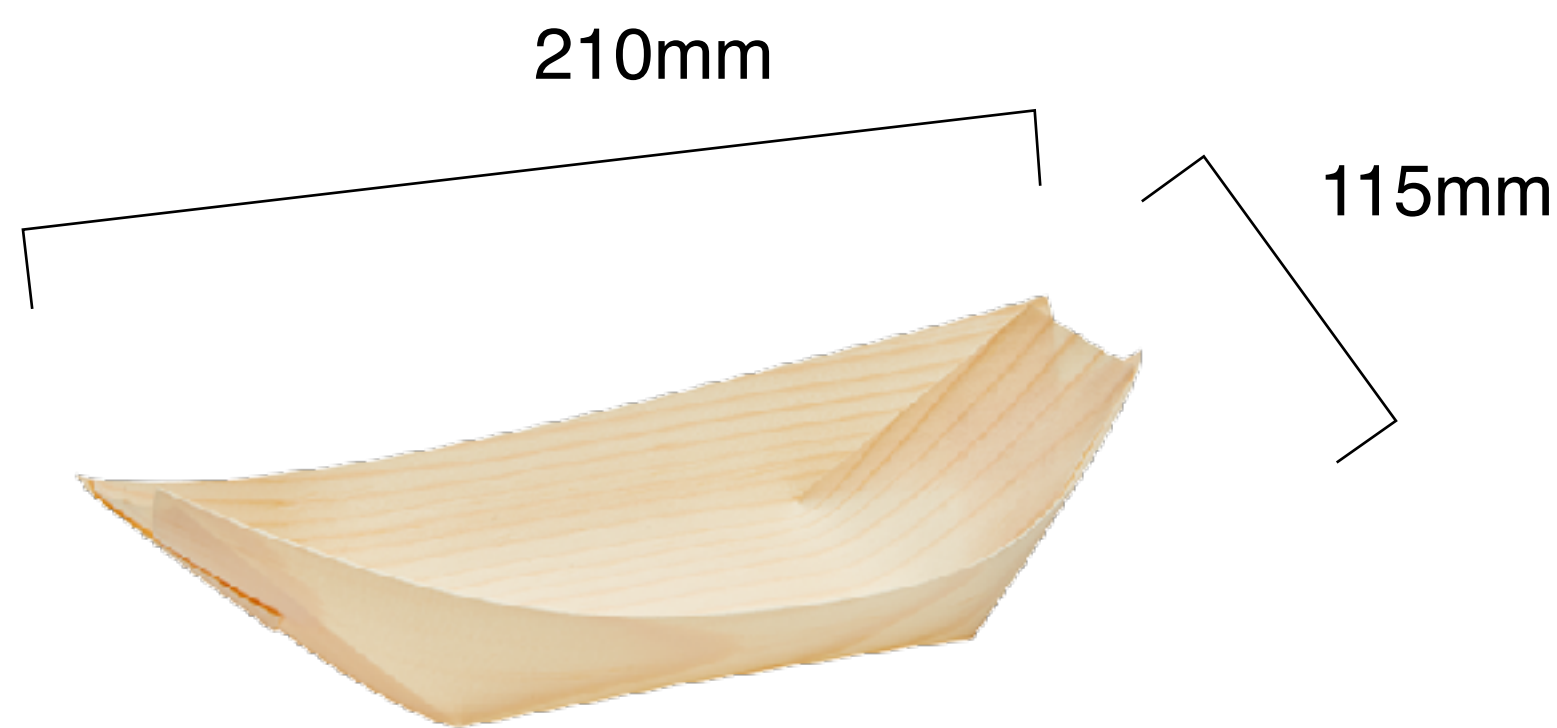

# Wooden Boat 8

<b>SKU:</b>	SP8001P
<b>UNIT WEIGHT:</b>	6g
<b>COMPOSITION:</b>	Made from white pinewood
<b>FEATURES:</b>	<ul style="list-style-type: none"> <li>• Stylish and attractive</li> <li>• Heat resistant and suitable for hot and cold food</li> <li>• Sturdy</li> <li>• Naturally non toxic</li> <li>• 100% biodegradable, compostable and renewable</li> </ul>
<b>CARTON WEIGHT:</b>	0.3kg
<b>CARTON SIZE:</b>	22cm (l) x 12cm (w) x 14cm (h)
<b>PACKED:</b>	Pack - 50 Units
<b>STORAGE AND TRANSPORT:</b>	Pack to be stored in a dry area at room temperature; elevated off the ground in a well-ventilated area away from direct sunlight.
<b>DISPOSAL INSTRUCTION:</b>	Classified as organic waste and compostable in home and commercial composting facilities.
<b>FOOD SAFETY CERTIFICATION:</b>	Food grade
<b>COMPOSTABILITY CERTIFICATION:</b>	Made from plant based materials. Will compost in approximately 4 - 12 weeks, depending on conditions.