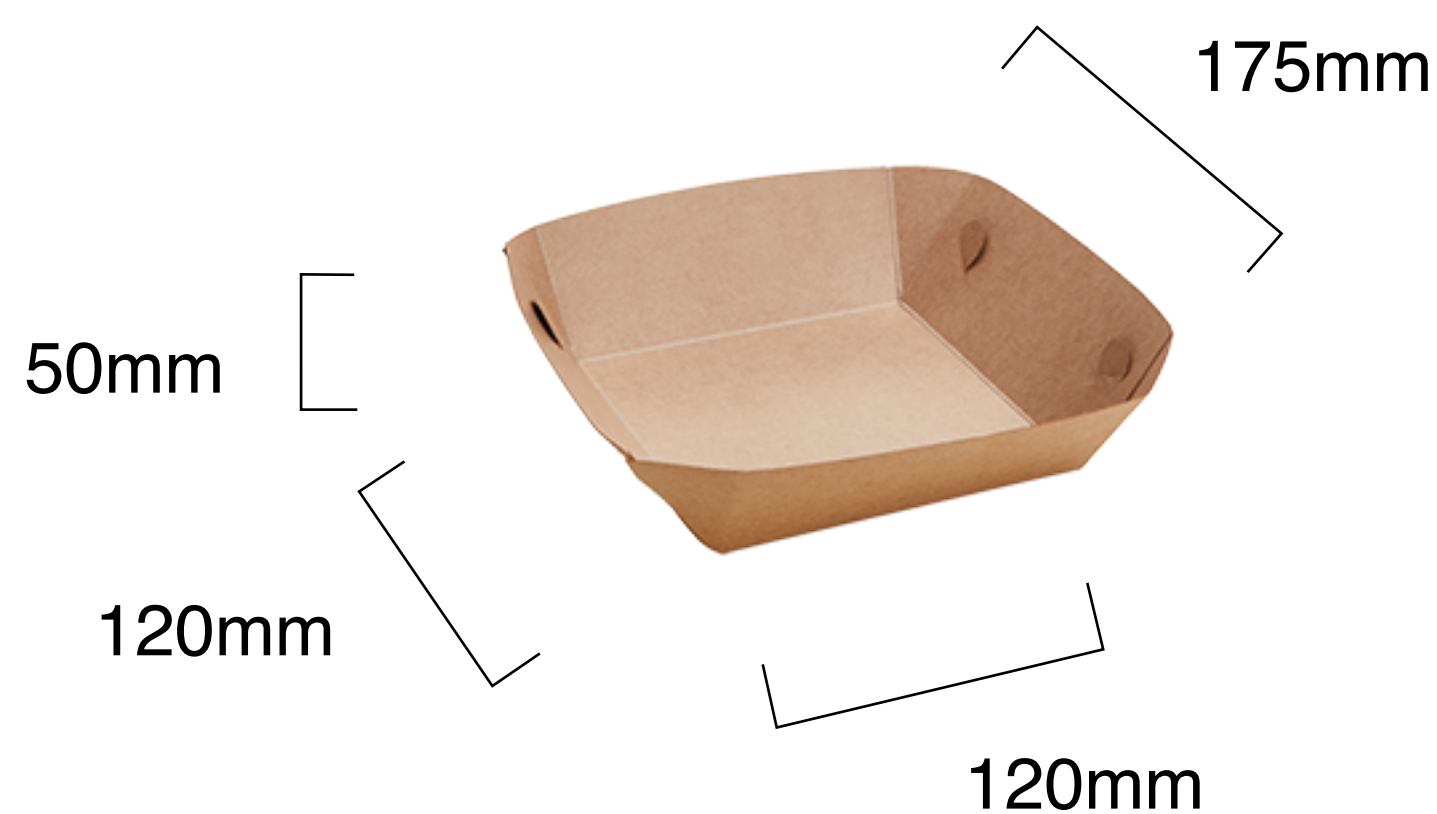

## Kraft Food Tray

<b>SKU:</b>	KFT001C
<b>UNIT WEIGHT:</b>	20g
<b>COMPOSITION:</b>	Sustainable Forestry Initiative certified natural kraft paper, including 15% recycled content. Coated with a natural clay and hardwood fibre mixture which gives an oil and water resistant finish.
<b>FEATURES:</b>	<ul style="list-style-type: none"> <li>• Oil &amp; water resistant</li> <li>• Microwave safe</li> <li>• 100% biodegradable &amp; compostable</li> <li>• 100% renewable</li> </ul>
<b>CARTON WEIGHT:</b>	0.7kg
<b>CARTON SIZE:</b>	23cm (l) x 23cm (w) x 2cm (h)
<b>PACKED:</b>	Carton - 50 Units
<b>STORAGE AND TRANSPORT:</b>	Pack to be stored in a dry area at room temperature; elevated off the ground in a well-ventilated area away from direct sunlight.
<b>DISPOSAL INSTRUCTION:</b>	This product is classified as organic waste and compostable in home and commercial composting facilities and worm farms. Recyclable if free of food residues and grease.
<b>FOOD SAFETY CERTIFICATION:</b>	Food grade
<b>COMPOSTABILITY CERTIFICATION:</b>	Made from plant based materials. Will compost in approximately 4 - 12 weeks, depending on conditions.