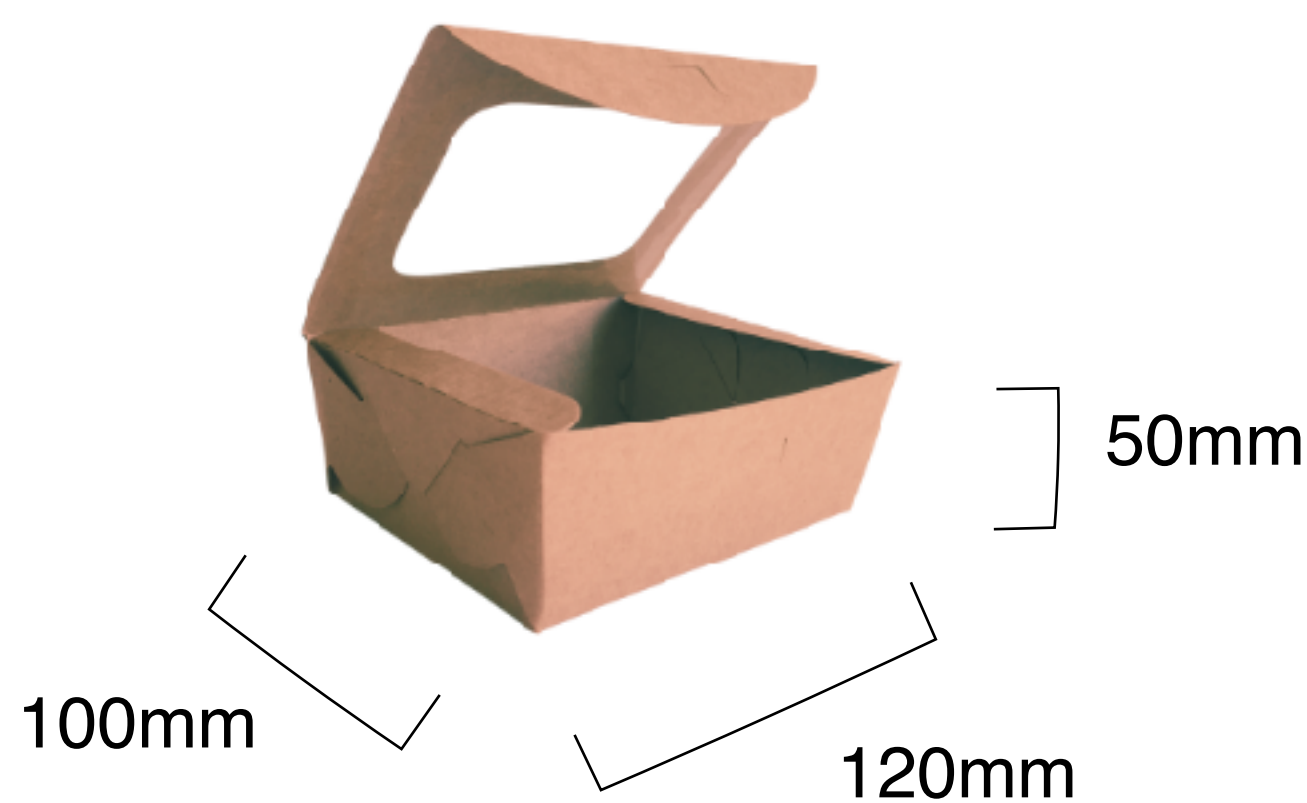

600ml Kraft Deli Salad Box with PLA Window

SKU:	KDS501P
UNIT WEIGHT:	16g
COMPOSITION:	Forest Stewardship Council (FSC) certified Kraft paper with a window made from compostable corn starch-based PLA
FEATURES:	<ul style="list-style-type: none"> • For cold foods only, PLA window is heat sensitive above 40° • Oil & water resistant • Easy view window • 100% biodegradable & compostable • 100% renewable • Recyclable
CARTON WEIGHT:	400g
CARTON SIZE:	34cm (l) x 25cm (w) x 1cm (h)
PACKED:	Pack - 25 Units
STORAGE AND TRANSPORT:	Pack to be stored in a dry area at room temperature; elevated off the ground in a well-ventilated area away from direct sunlight. Note that the PLA window is heat sensitive above 40°C, so temperature below this threshold to be maintained during transportation and storage.
DISPOSAL INSTRUCTION:	Kraft paper is recyclable and compostable in home and commercial composting facilities. PLA window is compostable in commercial composting facilities. PLA window is also recyclable, however PLA recycling still needs to be widely developed in SA.
FOOD SAFETY CERTIFICATION:	Food grade
COMPOSTABILITY CERTIFICATION:	PLA window certified compostable according to EN 13432