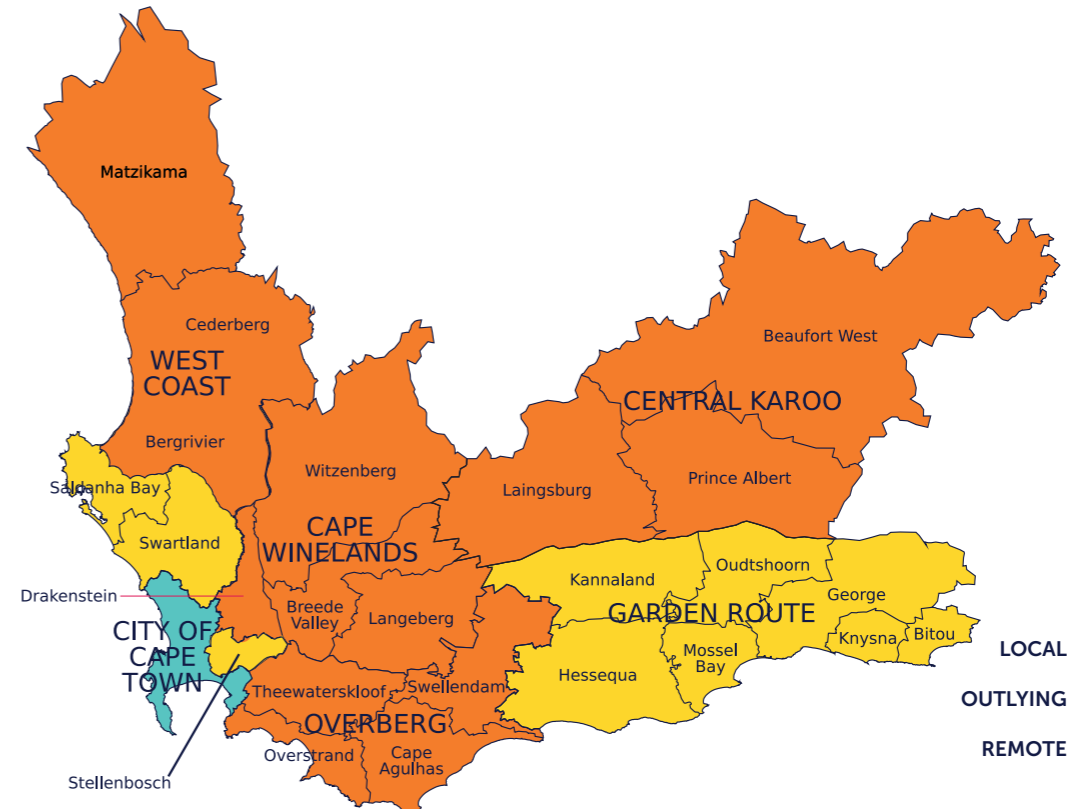

GREEN HOME DELIVERY BREAKDOWN

Please note this map is intended as an indication of our delivery zones, for a precise delivery cost to your area please call us on 021 762 6033 or 011 453 2286

SEE NEXT PAGE

100% BIODEGRADABLE FOOD PACKAGING

GAUTENG:

LOCAL
OUTLYING
REMOTE

100% BIODEGRADABLE FOOD PACKAGING

WESTERN CAPE:

LOCAL
OUTLYING
REMOTE