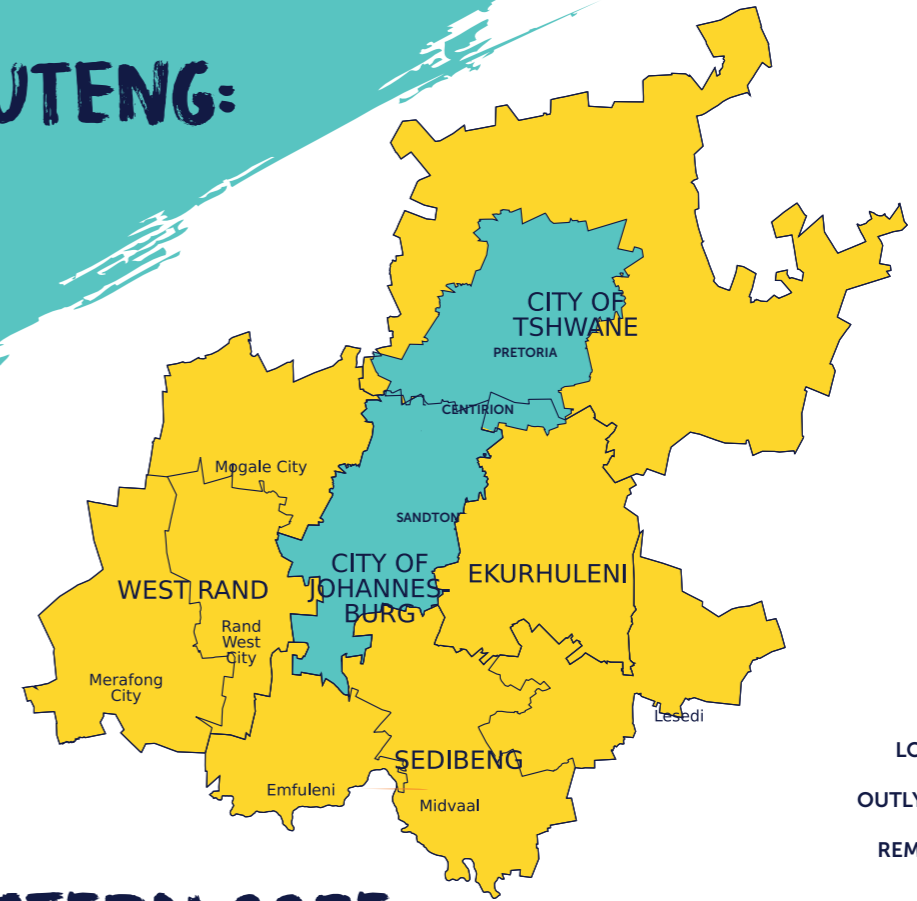

GREEN HOME DELIVERY BREAKDOWN

Please note this map is intended as an indication of our delivery zones, for a precise delivery cost to your area please call us on 021 762 6033 or 011 453 2286

SEE NEXT PAGE

100% BIODEGRADABLE FOOD PACKAGING

GAUTENG:

LOCAL
OUTLYING
REMOTE

100% BIODEGRADABLE FOOD PACKAGING

WESTERN CAPE:

LOCAL
OUTLYING
REMOTE