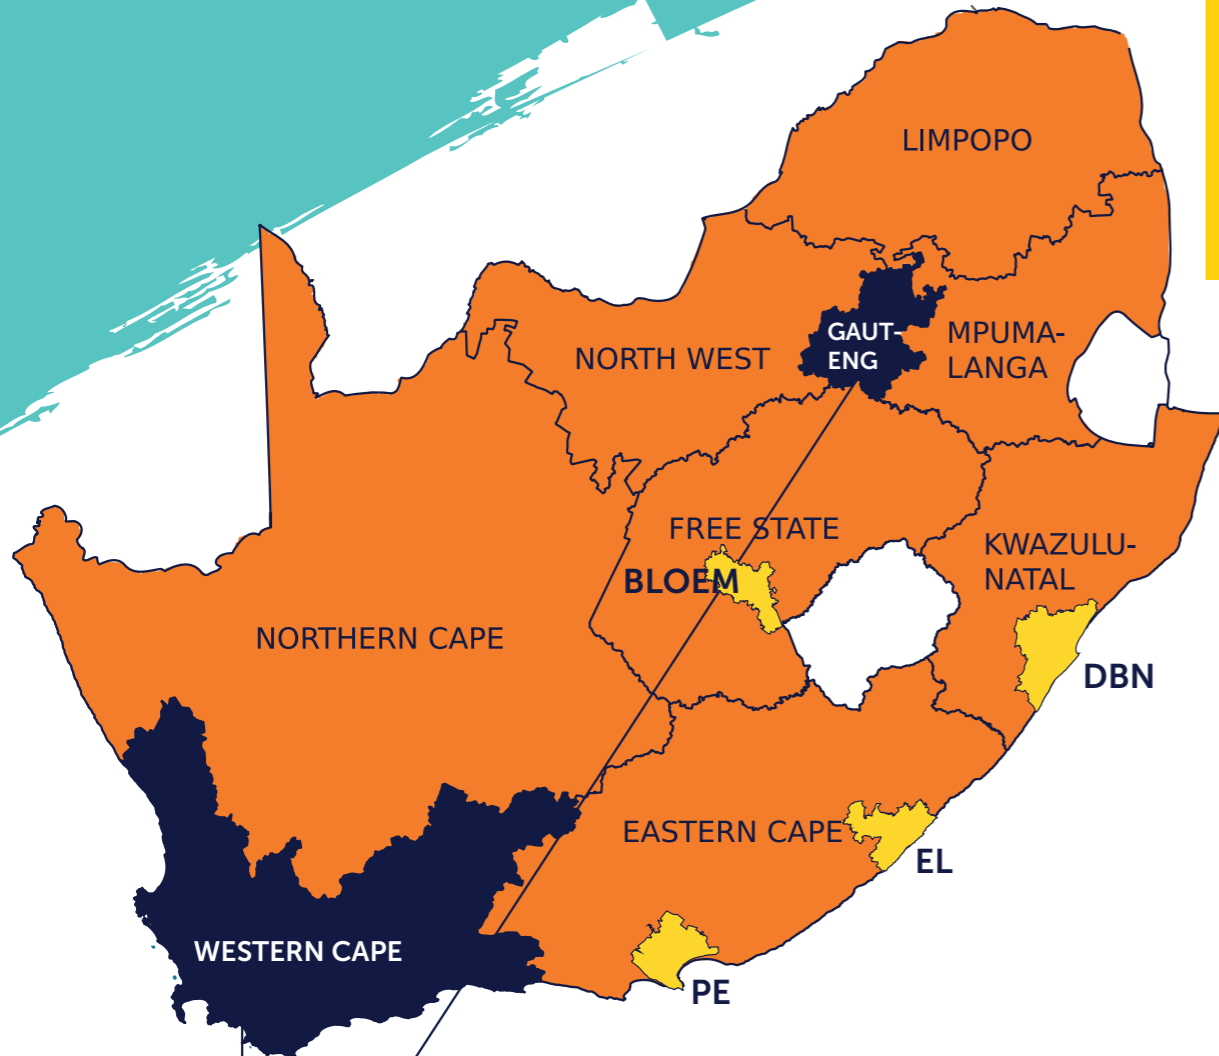

GREEN HOME DELIVERY BREAKDOWN

Please note this map is intended as an indication of our delivery zones, for a precise delivery cost to your area please call us on 021 762 6033 or 011 453 2286

SEE NEXT PAGE

100% BIODEGRADABLE FOOD PACKAGING

GAUTENG:

LOCAL
OUTLYING
REMOTE

100% BIODEGRADABLE FOOD PACKAGING

WESTERN CAPE:

LOCAL
OUTLYING
REMOTE