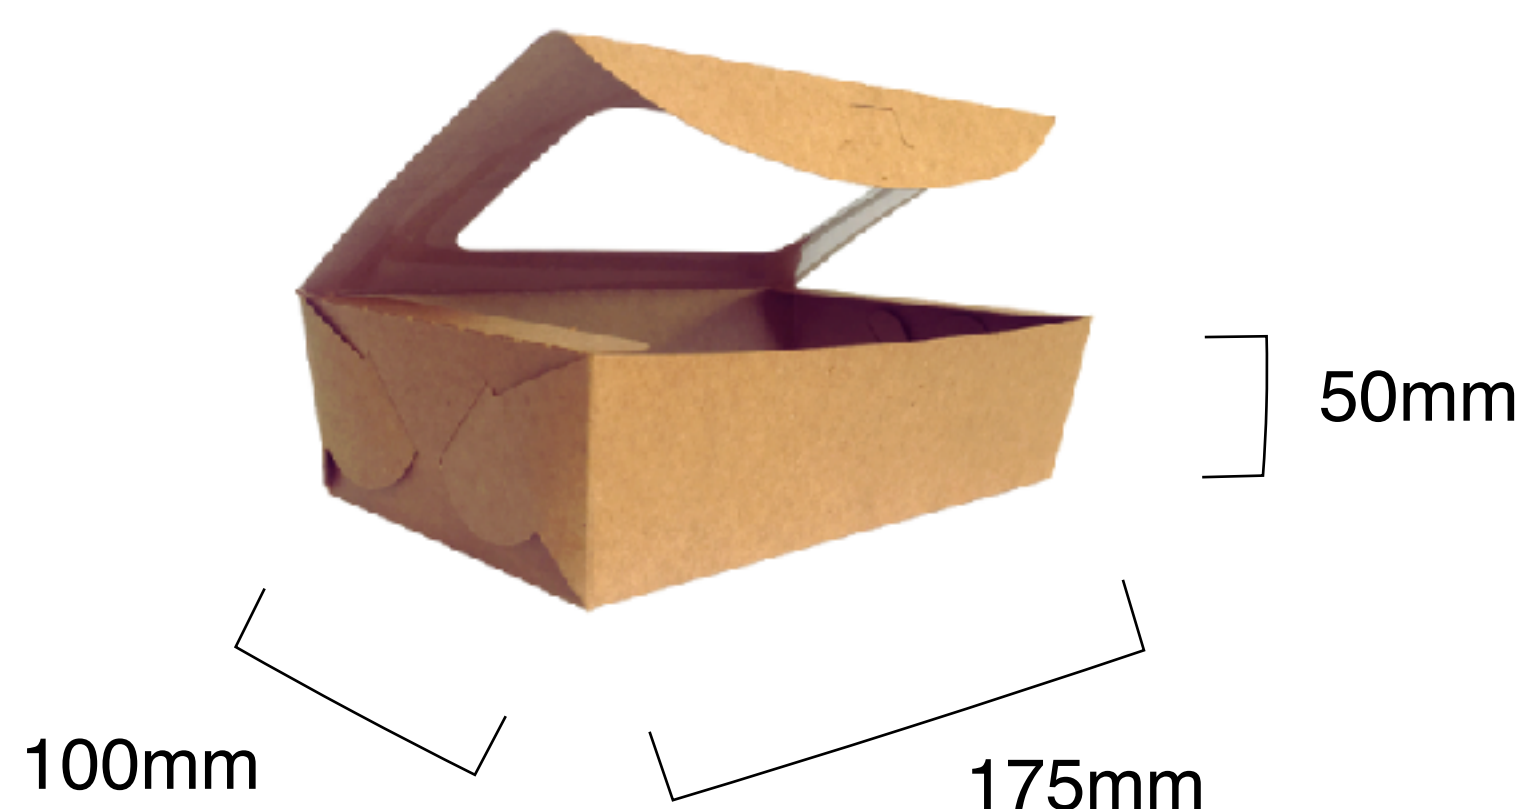

900ml Kraft Deli Salad Box with PLA Window

SKU:	KDS504P
UNIT WEIGHT:	23g
COMPOSITION:	Forest Stewardship Council (FSC) certified Kraft paper with a window made from compostable corn starch-based PLA
FEATURES:	<ul style="list-style-type: none"> • For cold foods only, PLA window is heat sensitive above 40° • Oil & water resistant • Easy view window • 100% biodegradable & compostable • 100% renewable • Recyclable
CARTON WEIGHT:	575g
CARTON SIZE:	19cm (l) x 12cm (w) x 5cm (h)
PACKED:	Pack - 25 Units
STORAGE AND TRANSPORT:	Pack to be stored in a dry area at room temperature; elevated off the ground in a well-ventilated area away from direct sunlight. Note that the PLA window is heat sensitive above 40°C, so temperature below this threshold to be maintained during transportation and storage.
DISPOSAL INSTRUCTION:	Kraft paper is recyclable and compostable in home and commercial composting facilities. PLA window is compostable in commercial composting facilities. PLA window is also recyclable, however PLA recycling still needs to be widely developed in SA.
FOOD SAFETY CERTIFICATION:	Food grade
COMPOSTABILITY CERTIFICATION:	PLA window certified compostable according to EN 13432