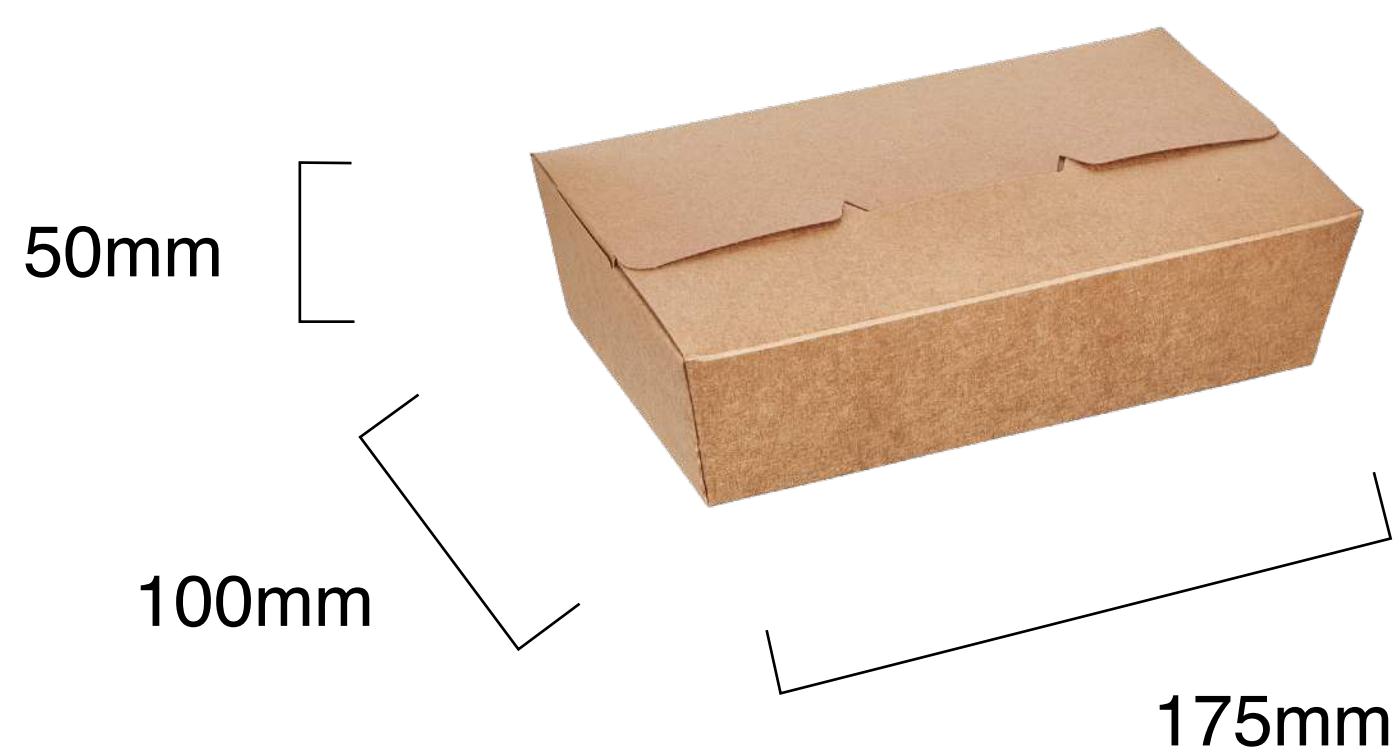

## 750ml Kraft Preformed Deli Meal Box

<b>SKU:</b>	KDB502C   KDB502P
<b>UNIT WEIGHT:</b>	25g
<b>COMPOSITION:</b>	Made from sustainably sourced FSC certified unbleached Kraft paper, including 15% recycled content. Coated with a natural clay and hardwood fibre mixture which gives an oil and water resistant finish.
<b>FEATURES:</b>	<ul style="list-style-type: none"> <li>• Oil &amp; water resistant</li> <li>• Freezer friendly</li> <li>• Microwave safe</li> <li>• Contains up to 15% recycled fibre</li> <li>• 100% biodegradable &amp; compostable</li> <li>• Recyclable</li> <li>• Pre-constructed</li> <li>• Made locally in South Africa</li> </ul>
<b>CARTON WEIGHT:</b>	6.95kg
<b>CARTON SIZE:</b>	42cm (l) x 30cm (w) x 45cm (h)
<b>PACKED:</b>	Carton - 250 Units   Pack - 25 Units
<b>STORAGE AND TRANSPORT:</b>	Pack to be stored in a dry area at room temperature; elevated off the ground in a well-ventilated area away from direct sunlight.
<b>DISPOSAL INSTRUCTION:</b>	This product is classified as organic waste and compostable in home and commercial composting facilities and worm farms. Recyclable if free of food residues and grease.
<b>FOOD SAFETY CERTIFICATION:</b>	Food grade
<b>COMPOSTABILITY CERTIFICATION:</b>	Made from plant based materials. Will compost in approximately 4 - 12 weeks, depending on conditions. EN 13432 certified compostable.