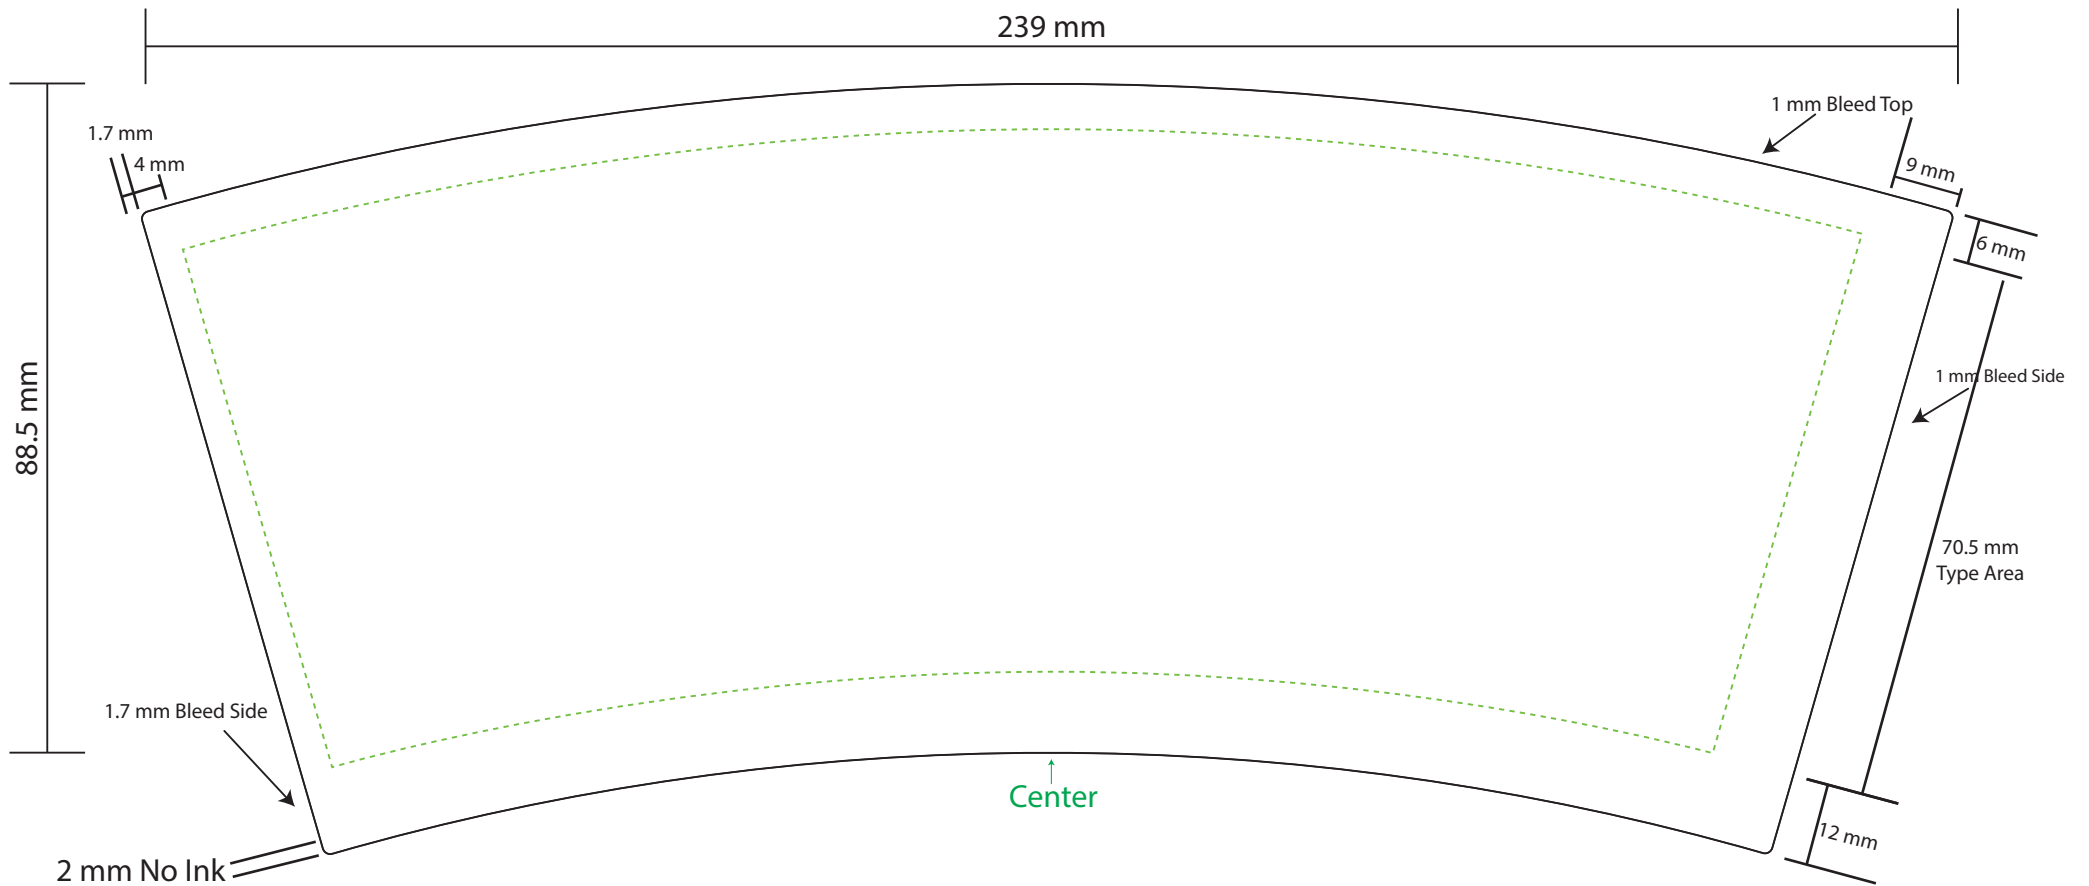

250ML DOUBLE WALL HOT CUP

— INDICATES MAXIMUM IMAGE AREA

GREEN HOME